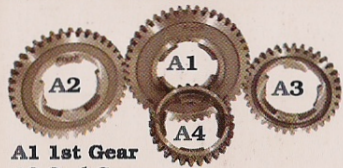

Replacement Spares for ape

A1 1st Gear  
A2 2nd Gear  
A3 3rd Gear  
A4 4th Gear O/M  
A5 4th Gear N/M

A6  
Brake Adjuster Kit N/M

A7  
Bush Plate

A8 Cluster Gear O/M  
A9 Cluster Gear N/M

A10  
Clutch Box

A11  
Clutch Plate Set

A12  
Cross

A13  
Cross Rod

A14  
Cup Cone Set

A15  
Differential Cage

A16  
Engine Gear

A17 Final Gear Passenger  
A18 Final Gear Loading

A19  
Front Axle

A20  
Front Suspension Pin  
Assy

A21 Idler Gear Passenger  
A22 Idler Gear Loading

A23 Main Shaft O/M  
A24 Main Shaft N/M

A25 PP Shaft Big  
A29 PP Shaft Small

A26 Pinion Shaft O/M  
A27 Pinion Shaft N/M