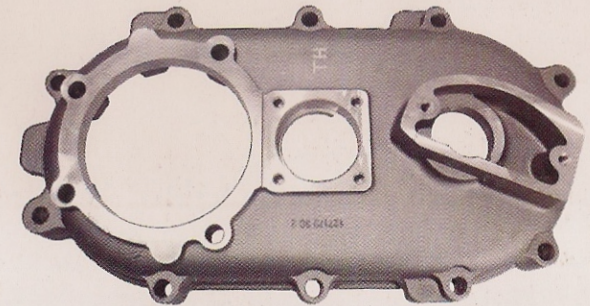

Replacement Spares For ape

A114

A115

A117 Clutch Shim

A133